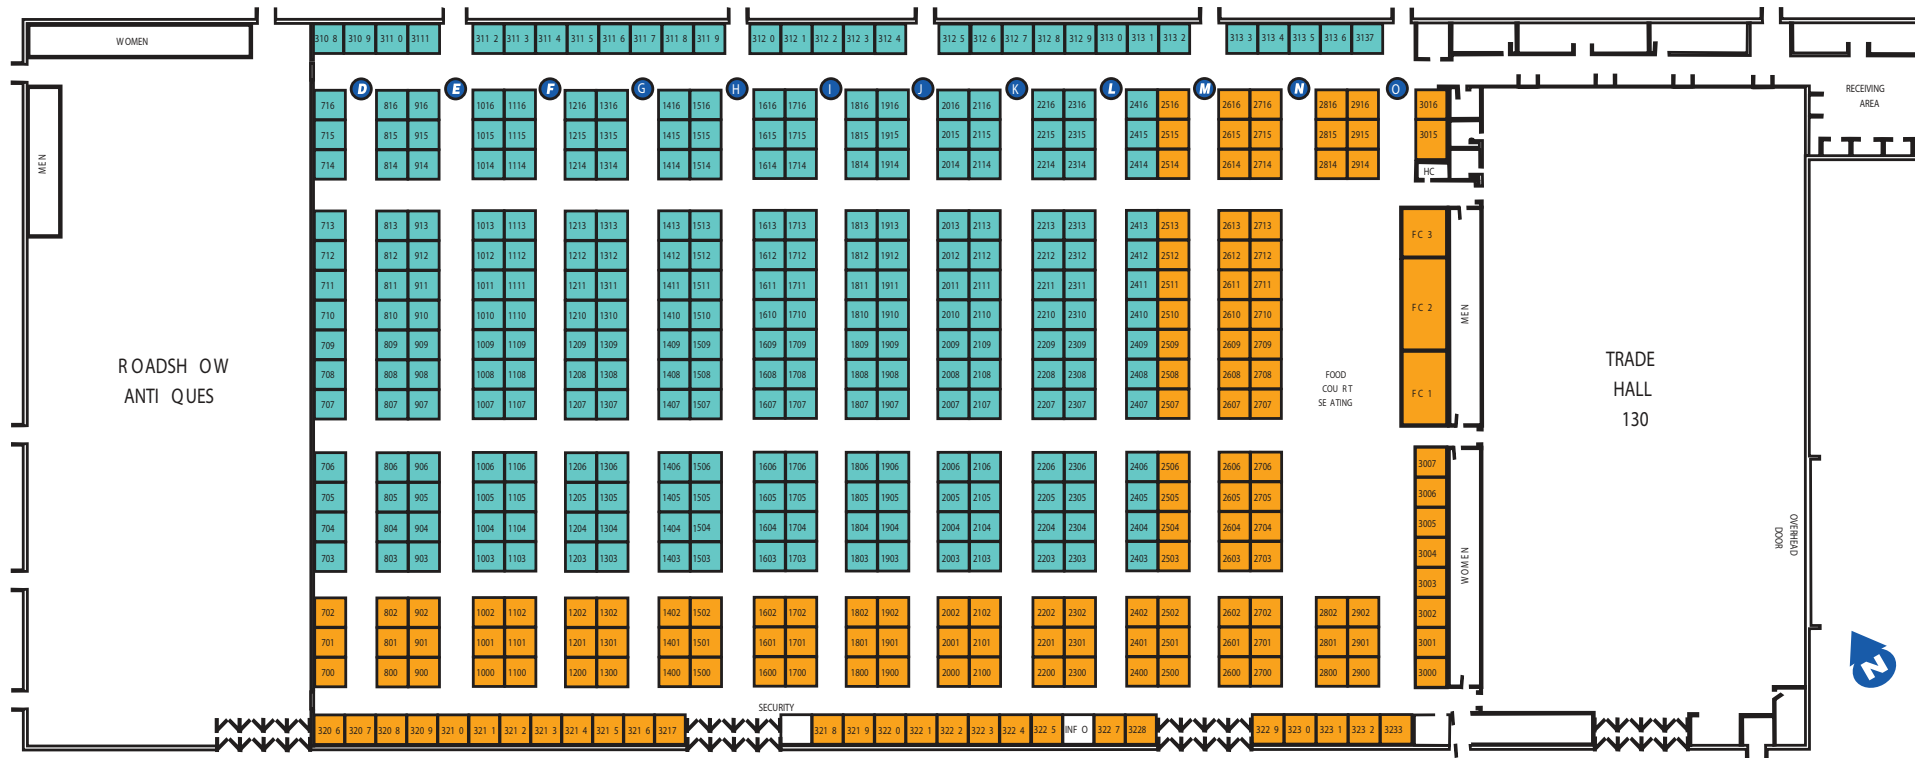

Pickering Markets

Rates

Premium
 Inline = \$185/week
 Corner = \$225/week

Regular
 Inline = \$165/week
 Corner = \$208/week

HST/Electricity Included