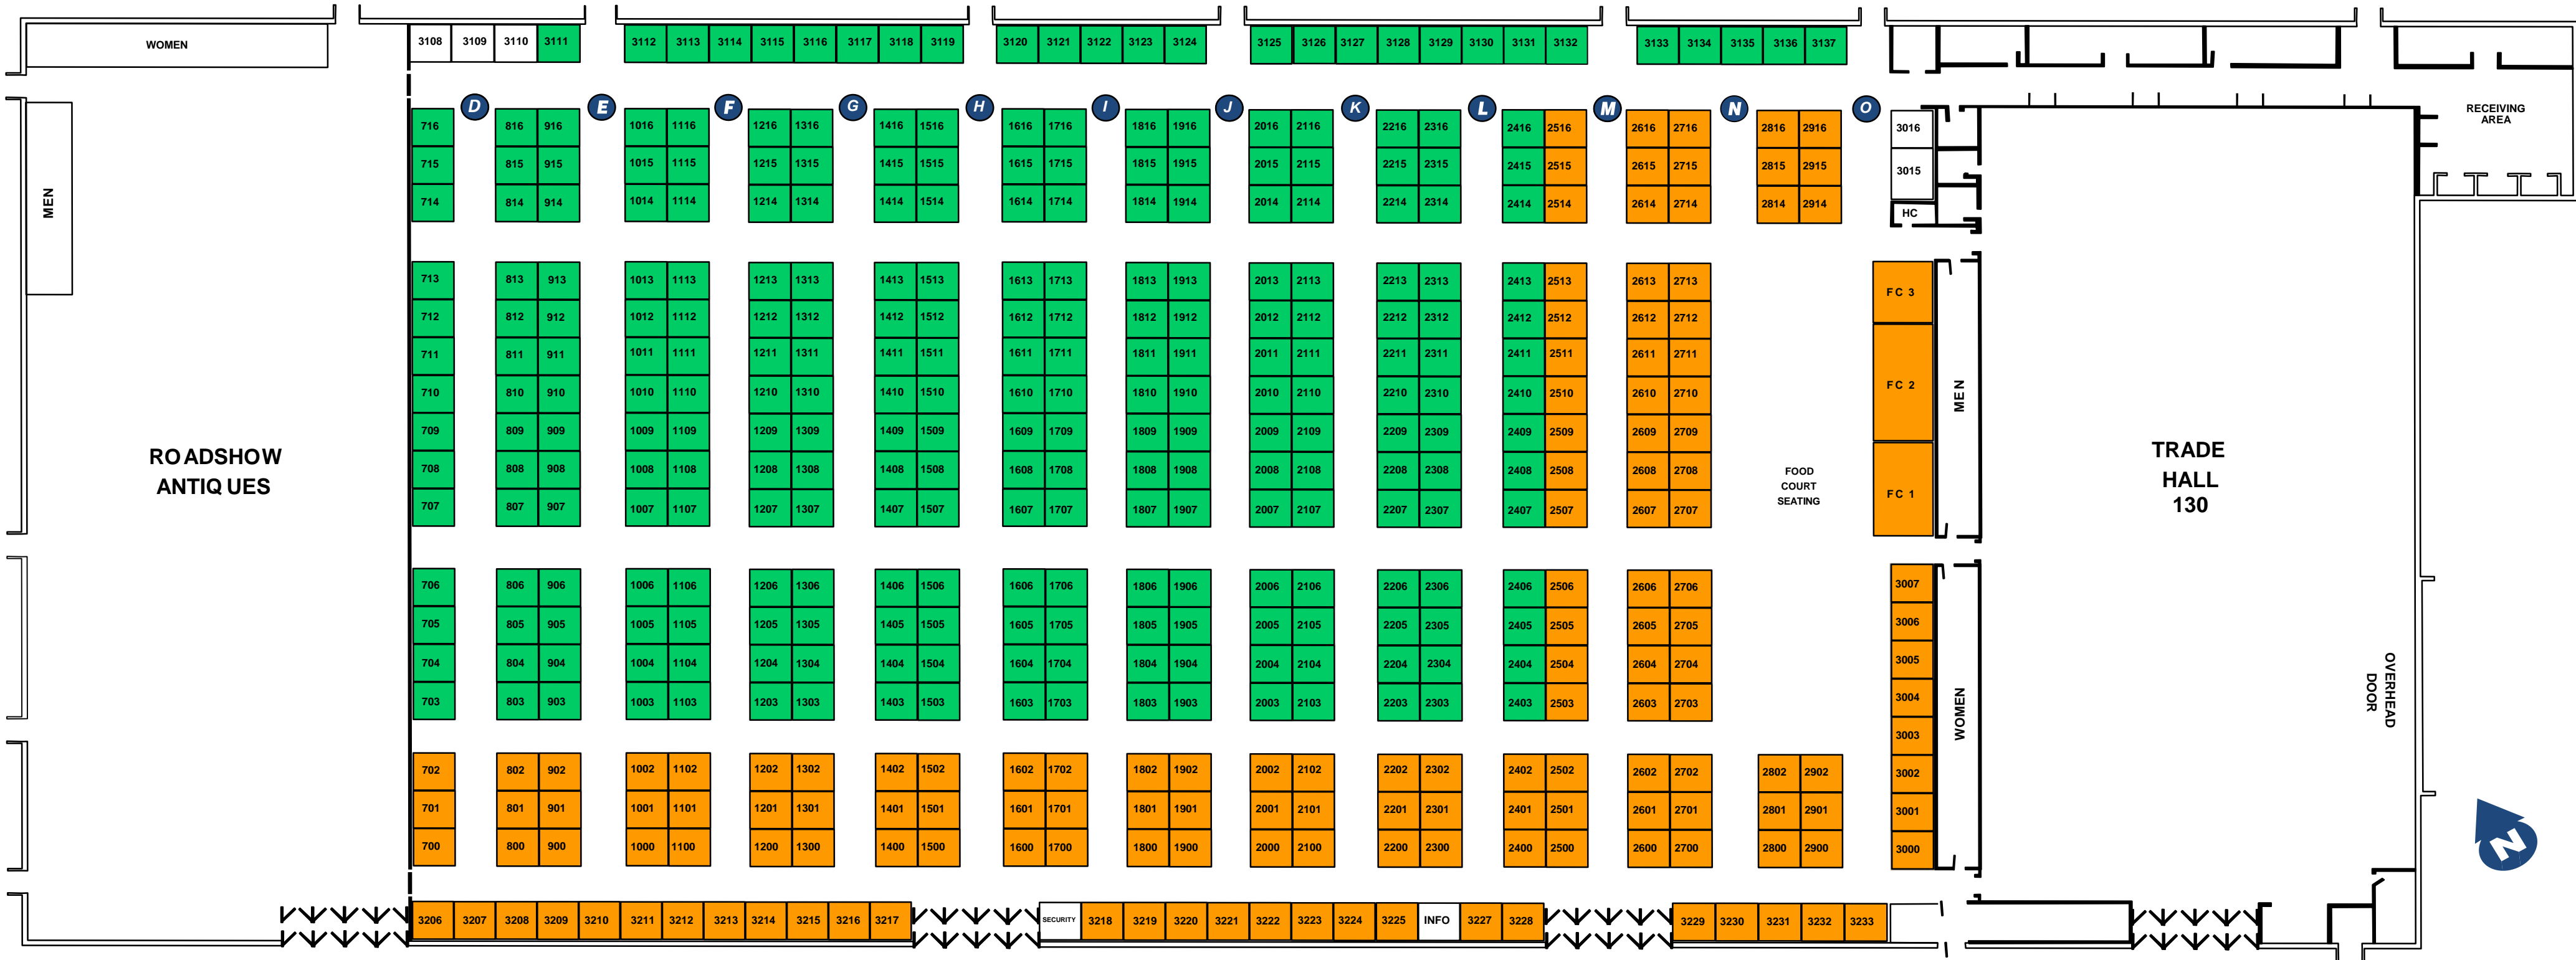

THE PICKERING MARKETS

Rates

Premium

Inline = \$195/week
 Corner = \$235/week

Regular

Inline = \$175/week
 Corner = \$220/week

HST/Electricity Included