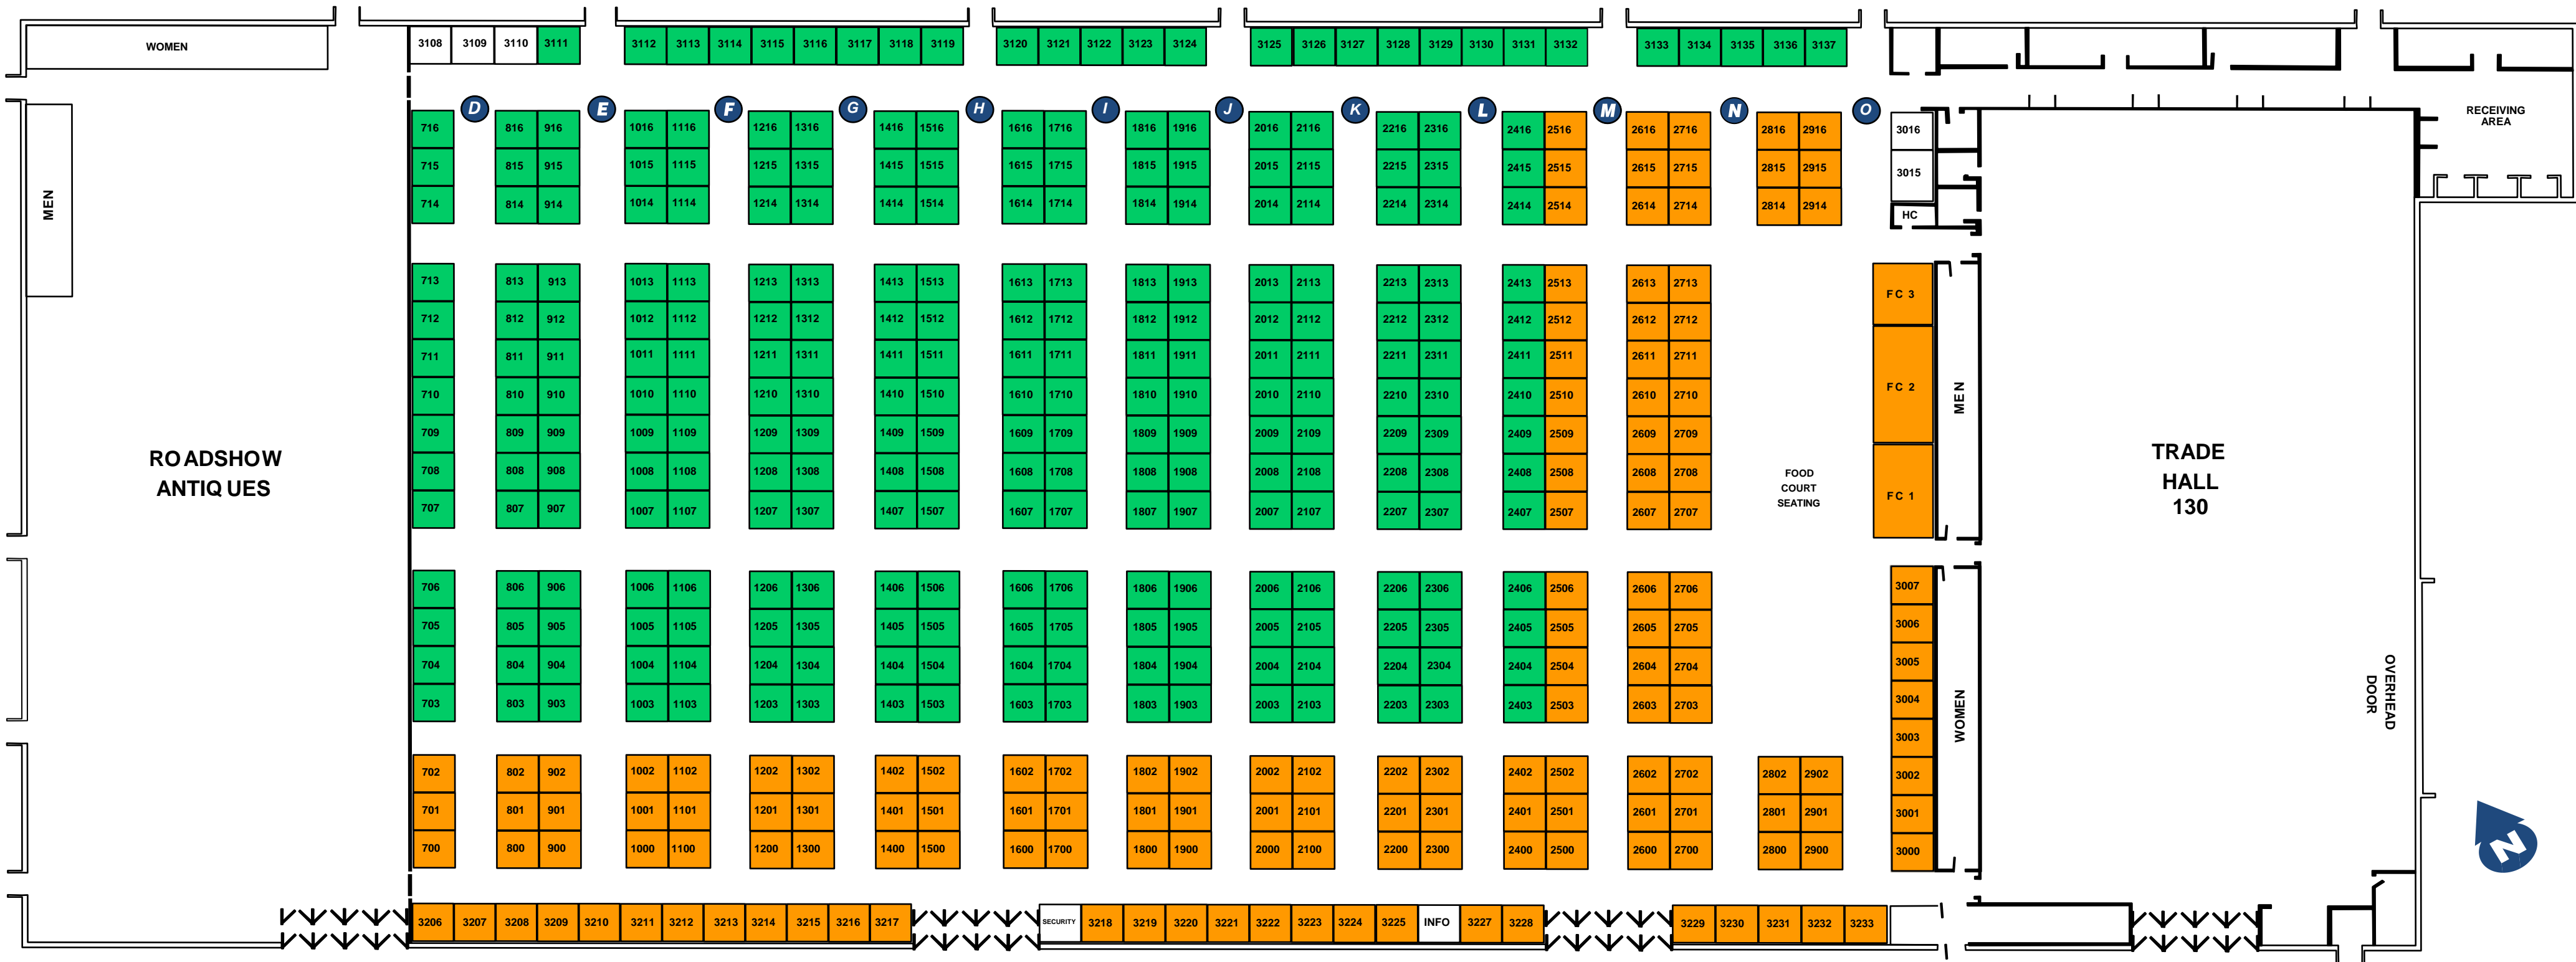

THE PICKERING MARKETS

Rates

Premium

Inline = \$205/week
 Corner = \$245/week

Regular

Inline = \$185/week
 Corner = \$230/week

HST/Electricity Included